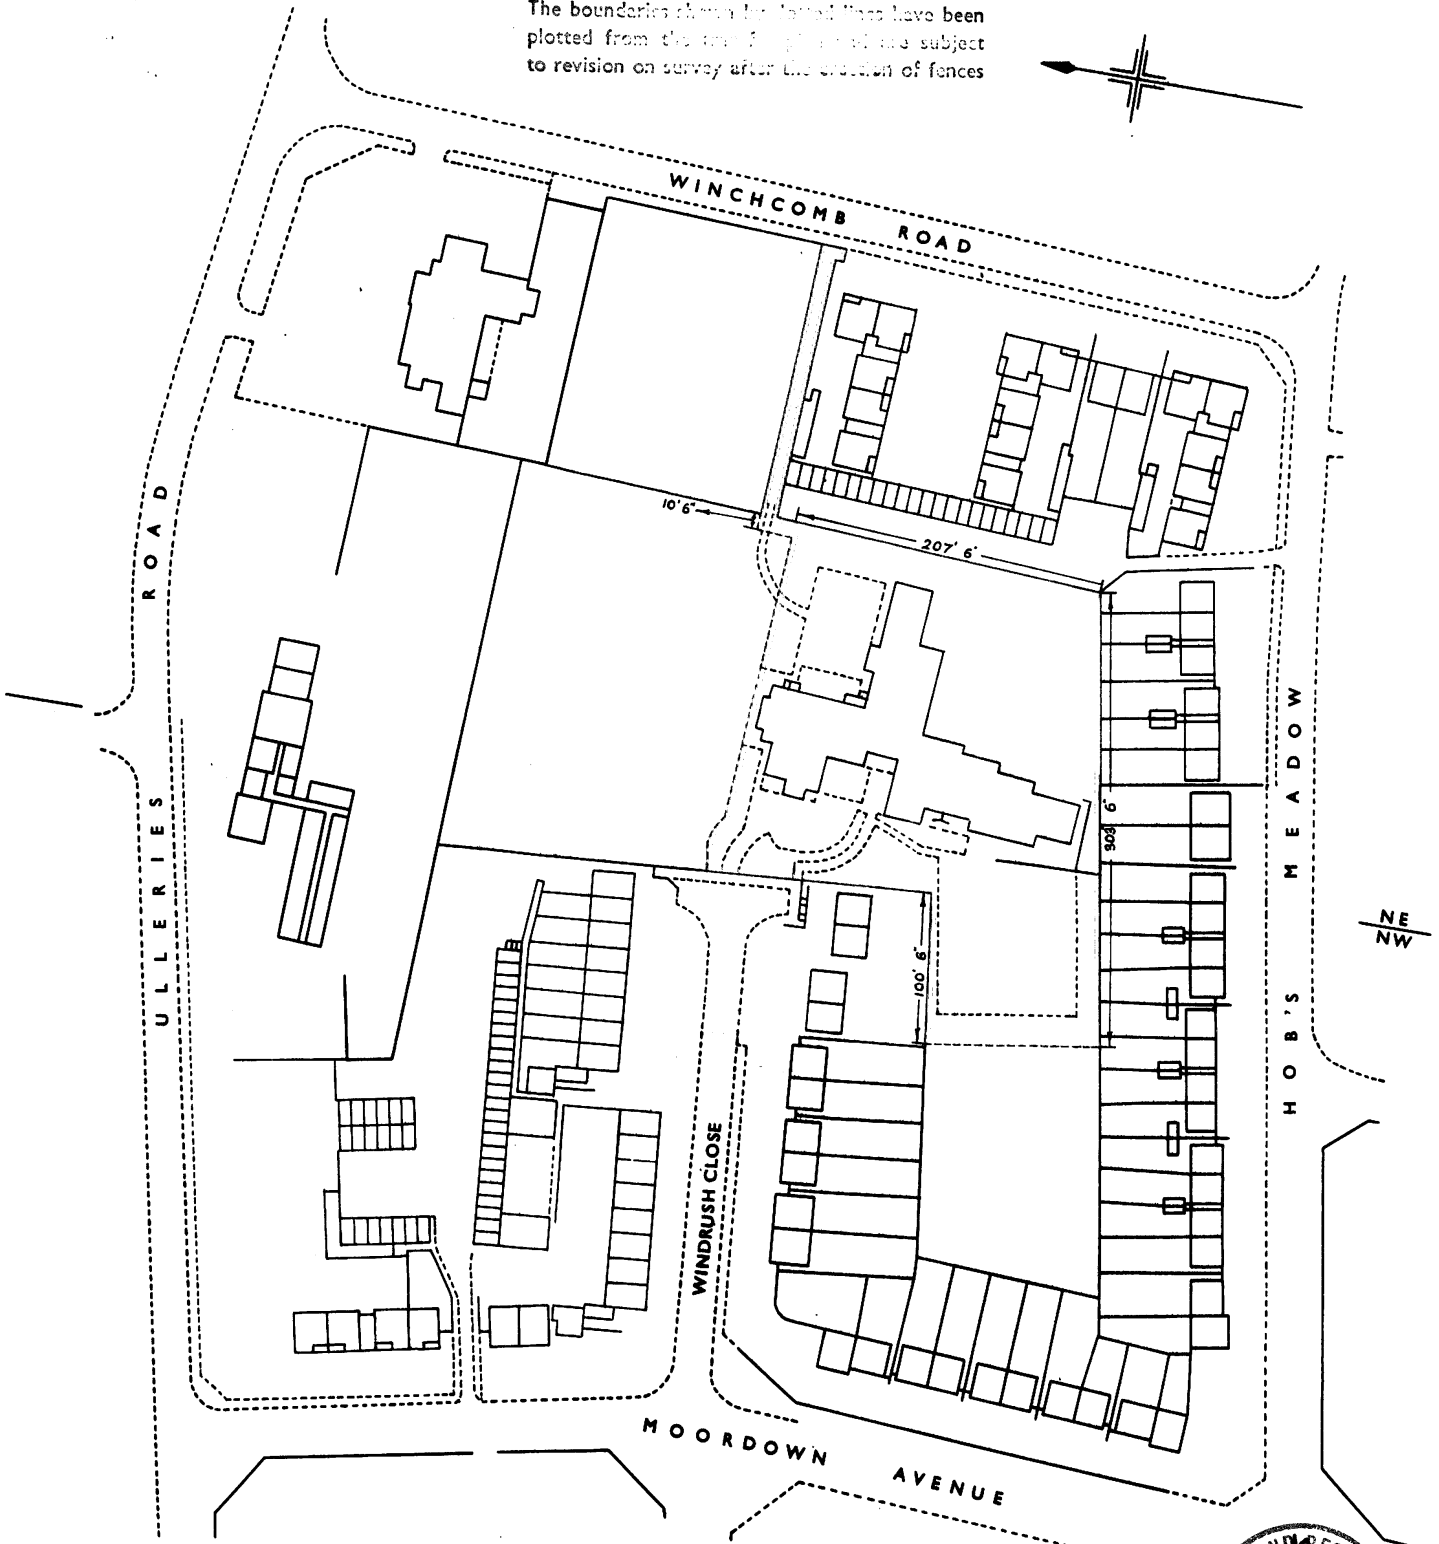

# H. M. LAND REGISTRY

NATIONAL GRID PLAN SP 1482 NW  
WARWICKSHIRE

Scale 1/1250 COUNTY OF WEST MIDLANDS  
SOLIHULL DISTRICT

SOLIHULL COUNTY BOROUGH

The boundaries shown by dotted lines have been plotted from the title plan and are subject to revision on survey after the erection of fences

Made and printed by the Director  
General of the Ordnance Survey,  
Chessington, Surrey. 1965 for HMLR  
© Crown Copyright 1965

Filed Plan of Title No. **WK 24473**